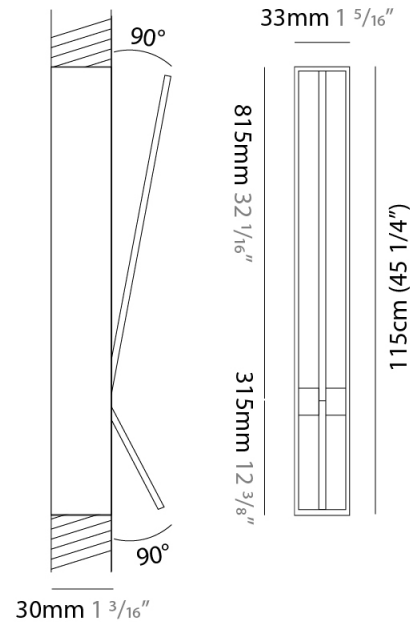

GENERAL

Series: Spillo
 Subseries: Spillo 1 Rod
 Brand: Icone
 Division: Design
 Mounting Type: Recessed
 Mounting Location: Wall
 Subcategory: Ambient

PHYSICAL

Shape: Rectangle
 Width (mm): 33
 Width (in): 1 ⁵/₁₆
 Height (mm): 126
 Height (in): 4 ¹⁵/₁₆
 Min. Recessing Depth (mm): 30
 Min. Recessing Depth (in): 1 ³/₁₆
 Light Distribution: Adjustable
[Fixture Finish: WHI / BLK / CHR / BGD](#)
 Fixture Material: Brass

GENERAL

Series: Spillo
 Subseries: Spillo 1 Rod
 Brand: Icone
 Division: Design
 Mounting Type: Recessed
 Mounting Location: Wall
 Subcategory: Ambient

PHYSICAL

Shape: Rectangle
 Width (mm): 33
 Width (in): 1 ⁵/₁₆
 Height (mm): 226
 Height (in): 8 ⁷/₈
 Min. Recessing Depth (mm): 30
 Min. Recessing Depth (in): 1 ³/₁₆
 Light Distribution: Adjustable
[Fixture Finish: WHI / BLK / CHR / BGD](#)
 Fixture Material: Brass

GENERAL

Series: Spillo
 Subseries: Spillo 2 Rod
 Brand: Icone
 Division: Design
 Mounting Type: Recessed
 Mounting Location: Wall
 Subcategory: Ambient

PHYSICAL

Shape: Rectangle
 Width (mm): 33
 Width (in): 1 ⁵/₁₆
 Height (mm): 1150
 Height (in): 45 ¹/₄
 Min. Recessing Depth (mm): 30
 Min. Recessing Depth (in): 1 ³/₁₆
 Light Distribution: Adjustable
 Fixture Finish: WHI / BLK / CHR / BGD
 Fixture Material: Brass

LED

Color Temperature (°K): 2700 / 3000
 Nominal Lumen (lm): 1210
 CRI: >90 CRI
 Lamp Life (hrs): 50000

OPTICAL

Adjustability: Tilt 90°

RATINGS AND CERTIFICATIONS

Certified By: Certified for North American Standards
 IP rating: IP20